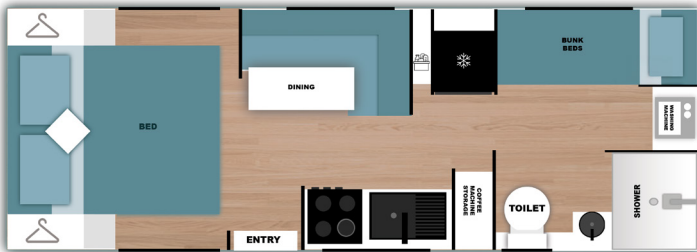

FAMILY LAYOUTS

216B