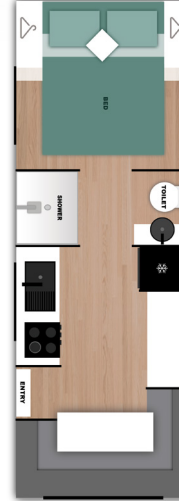

COUPLES LAYOUTS

18C

196R

196C

206C

206R

216R

FAMILY LAYOUTS

216B

226B

STANDARD FEATURES AND INCLUSIONS

CHASSIS

- Tandem axle
- Leaf Spring Suspension
- Tandem Axle – ATM 3200kg
- Painted Supagal Chassis
- 6" Heavy Duty A-Frame
- Jockey Wheel
- A-Frame Tap Guard
- 3-Arm Heavy Duty Bumper Bar
- 2 x 9kg Gas Bottles
- Gal Wheel Box
- Gal Protection Water Tanks
- Single Alloy Pull-Out Step
- 50mm Ball Coupling
- Drop Down Stabiliser Legs
- Extended A-Frame
- TrailSafe Breakaway System
- Mud Flaps
- 15" x 235 All Terrain Tyres

FEATURES

- One-Piece Fibreglass Roof
- Roll Out Awning
- Double Glazed Windows
- 2 x LED Framed Sky Hatches
- Fold Down Picnic Table
- External Access Doors
- Front Tunnel Boot
- Queen Bed
- Innerspring Mattress
- Recessed Cooktop
- Lift-Top Over Stove
- Frosted Shower Door
- Large Ensuite Mirror
- Ceramic Vanity Basin
- Sliding Door to Ensuite
- Towel Rail
- Robe Nooks with USB, USB-C and 240V Outlets